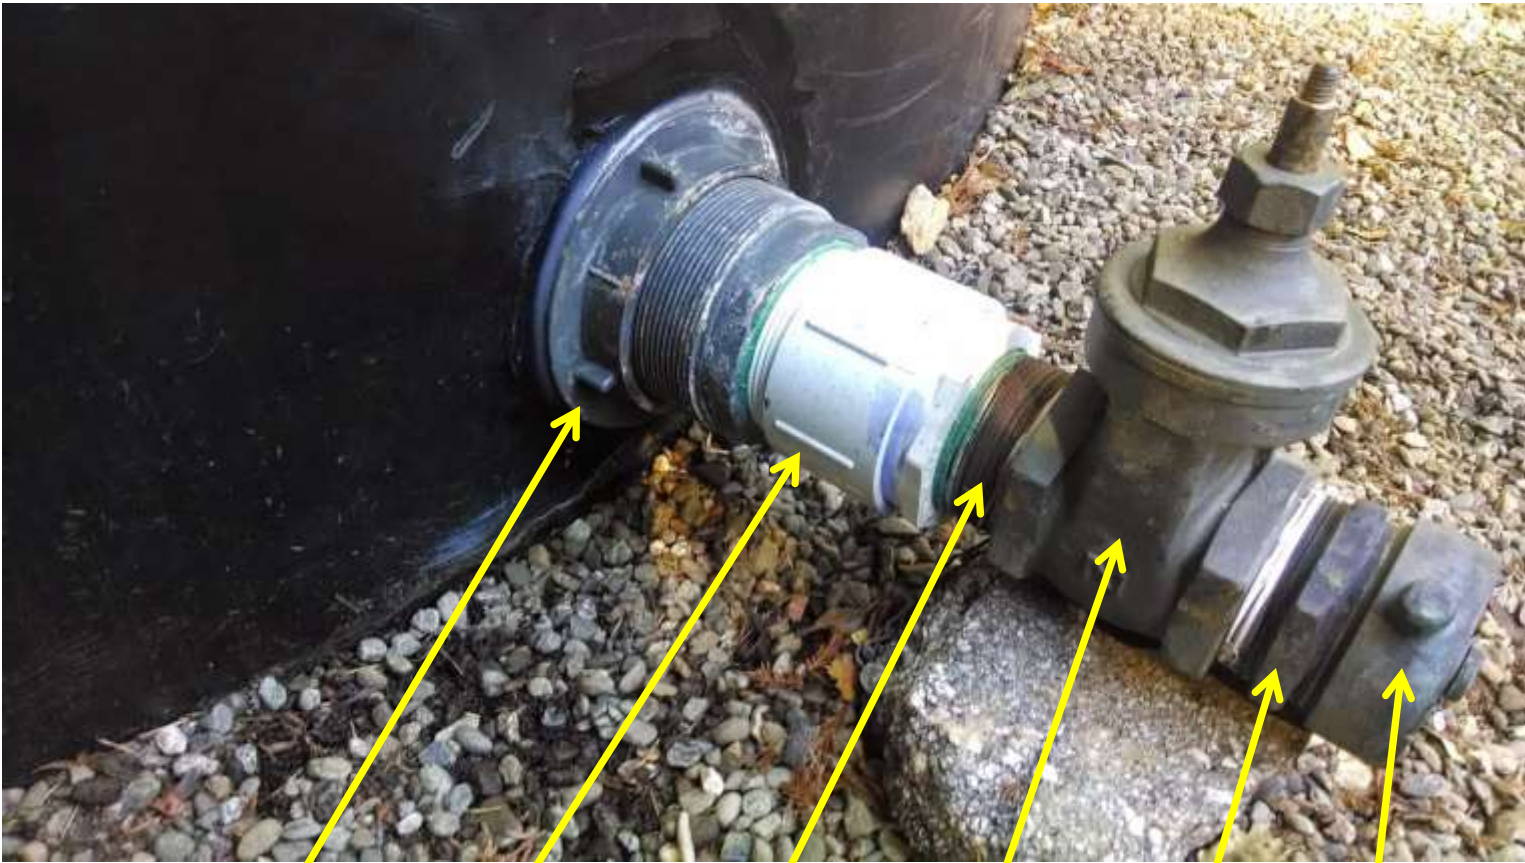

Example tank fittings:

Bulkhead

Reducer bushing

Double male

Gate valve

2 1/2 in.
Hydrant
adapter

Cap